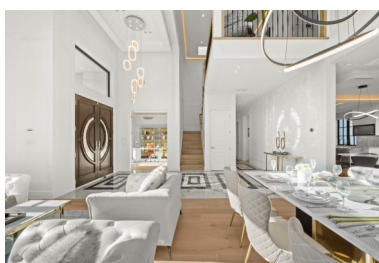

Our Projects:

- Fraser Heights 18 units, Surrey
- 3802 West 22nd, Vancouver
- 3833 Highbury St, Vancouver
- 2040 SW Marine Dr, Vancouver
- 2050 SW Marine Dr, Vancouver
- 8080 Alanmore Pl, Richmond
- 2900 Smith St, Richmond
- Train Transportation Proj., Vancouver
- Excellent Hearing Clinic, Richmond
- Cambie 43 units, Vancouver